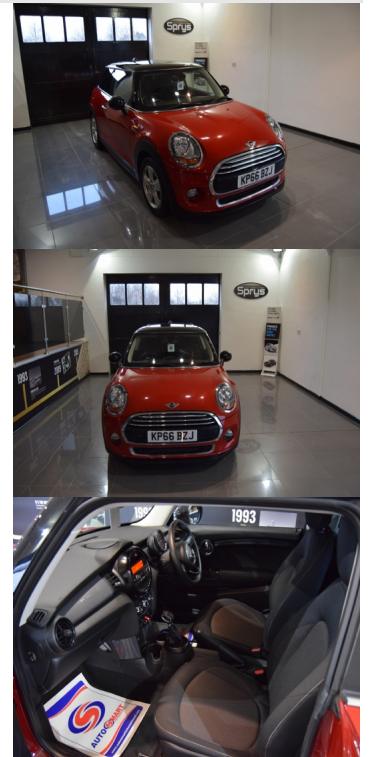

2016(66) Mini Cooper Cooper

£13,995

Engine: Petrol
Body: Hatchback
Gearbox: Automatic
Capacity: 1498 cc
Colour: Brilliant Red
Mileage: 3,741 miles

Sprys of Launceston

Call 01566 771 753 | www.sprysoflaunceston.co.uk